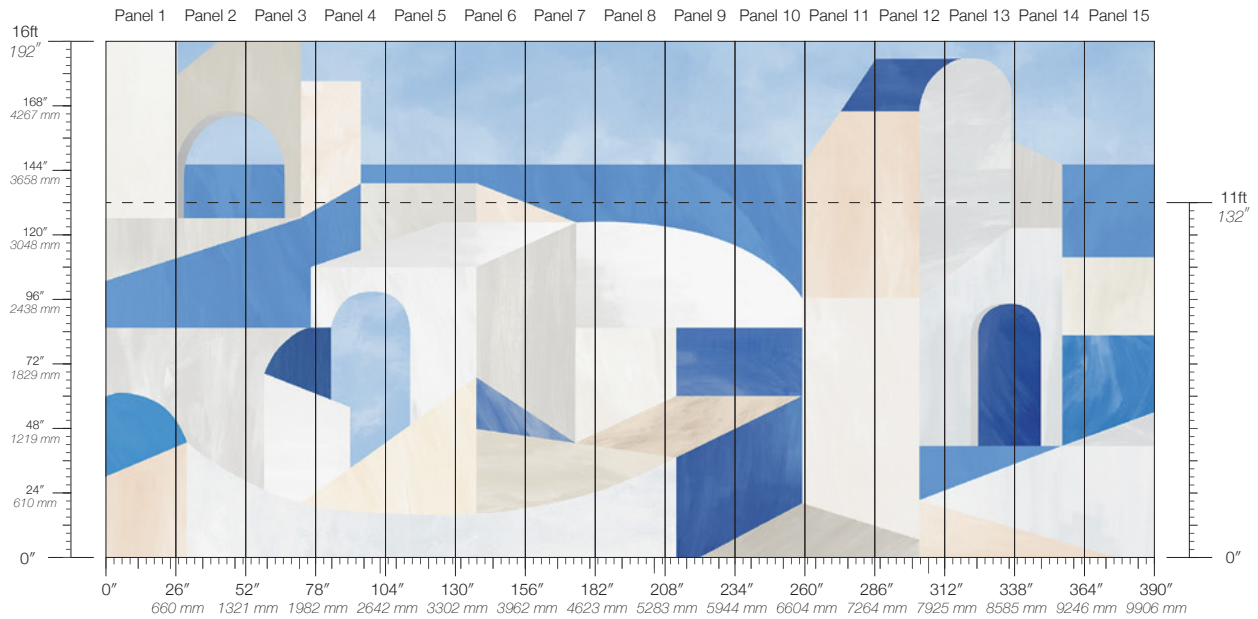

DISCLAIMER
Refer to our website to see the full mural artwork. Reference the physical sample for color and texture. Panel maps represent mural artwork only.

PANEL WIDTH
26" / 661 mm trimmed

PRICE
Available upon request

PANEL HEIGHT
132" / 3353 mm standard
192" / 4877 mm extended

ORIGIN
USA

TESTING
(US) ASTM E84 Adhered Class A

REPEAT
Non-repeating

DETAILS
Custom options available

Lyric Dome

Suitable for residential and some commercial projects