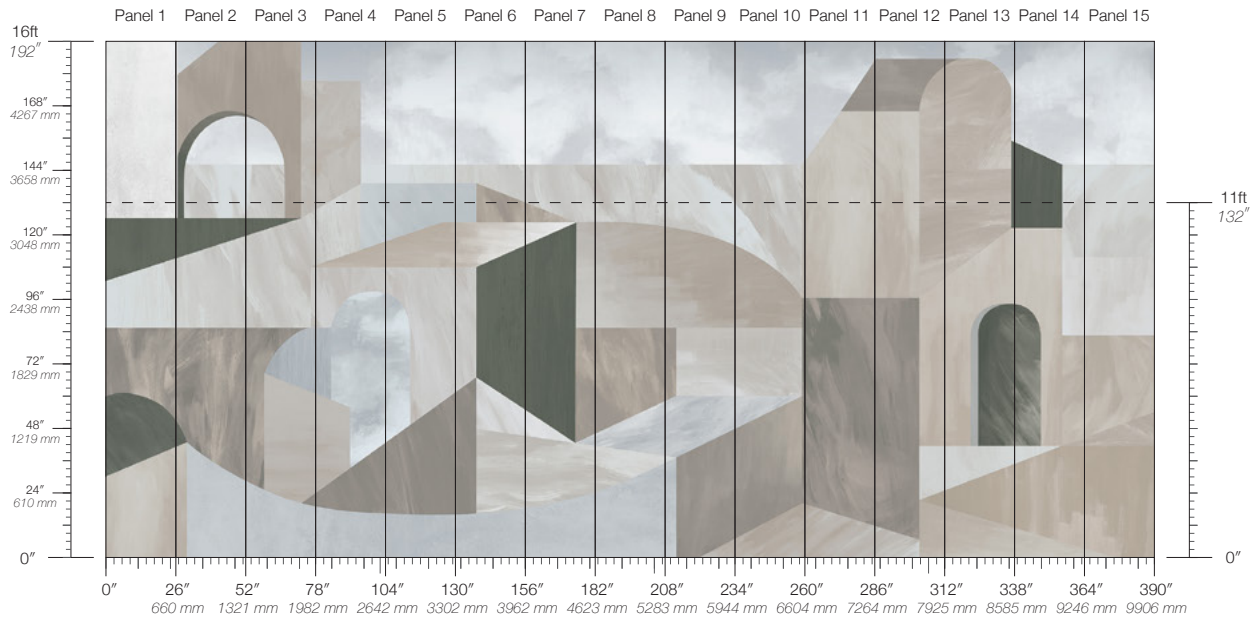

DISCLAIMER
Refer to our website to see the full mural artwork. Reference the physical sample for color and texture. Panel maps represent mural artwork only.

PANEL WIDTH
26" / 661 mm trimmed

PRICE
Available upon request

PANEL HEIGHT
132" / 3353 mm standard
192" / 4877 mm extended

ORIGIN
USA

TESTING
(US) ASTM E84 Adhered Class A

REPEAT
Non-repeating

DETAILS
Custom options available

Lyric Stoa

Suitable for residential and some commercial projects

PANEL WIDTH
26" / 661 mm trimmed

PRICE
Available upon request

PANEL HEIGHT
132" / 3353 mm standard
192" / 4877 mm extended

ORIGIN
USA

TESTING
(US) ASTM E84 Adhered Class A

REPEAT
Non-repeating

DETAILS
Custom options available