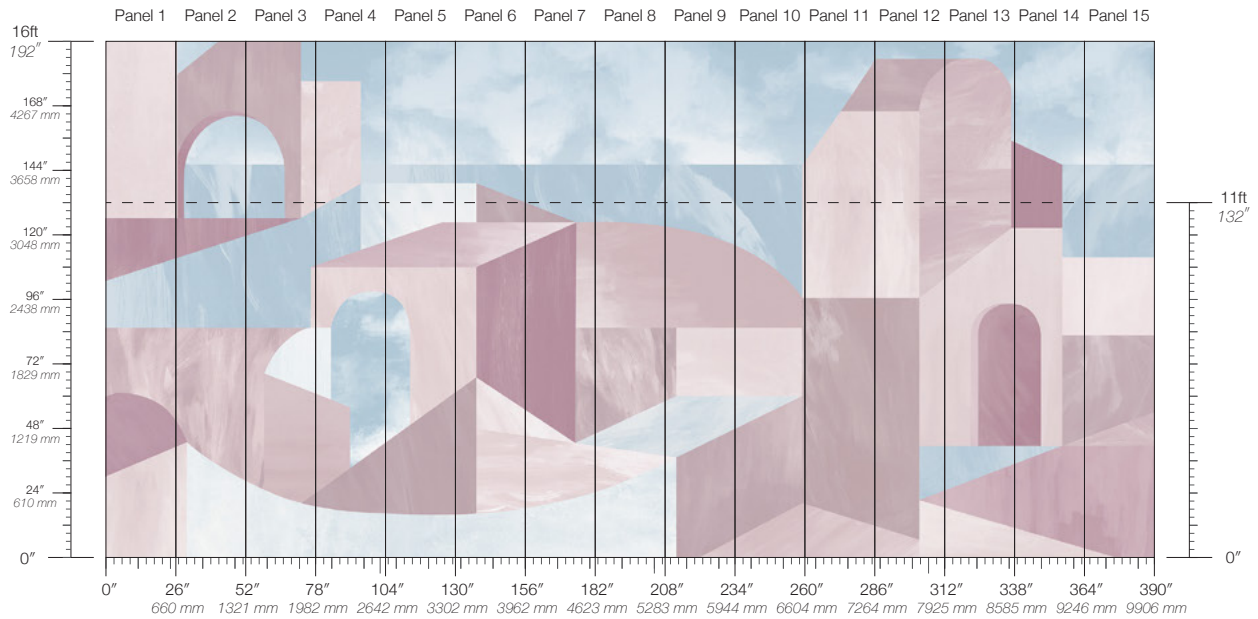

Lyric Arcade

Suitable for residential and some commercial projects

COLOR
Arcade

STOCK
Made to order

MAINTENANCE
Water-based cleanser

CONTACT
sales@calicowallpaper.com
+1 718 243 1705
57 Lispenard Street
New York, NY 10013 USA

ITEM
6008

LEAD TIME
4 weeks to print

ENVIRONMENTAL
FSC Certified Content

CONTENT
Clay-Coated Paper

MINIMUM
1 panel

SPECS
100% Cellulose face
Non-woven backing
7.1 oz per linear yard
117 g per linear meter
Smooth surface texture

DISCLAIMER
Refer to our website to see the full mural artwork. Reference the physical sample for color and texture. Panel maps represent mural artwork only.

PANEL WIDTH
26" / 661 mm trimmed

PRICE
Available upon request

PANEL HEIGHT
132" / 3353 mm standard
192" / 4877 mm extended

ORIGIN
USA

TESTING
(US) ASTM E84 Adhered Class A

REPEAT
Non-repeating

DETAILS
Custom options available