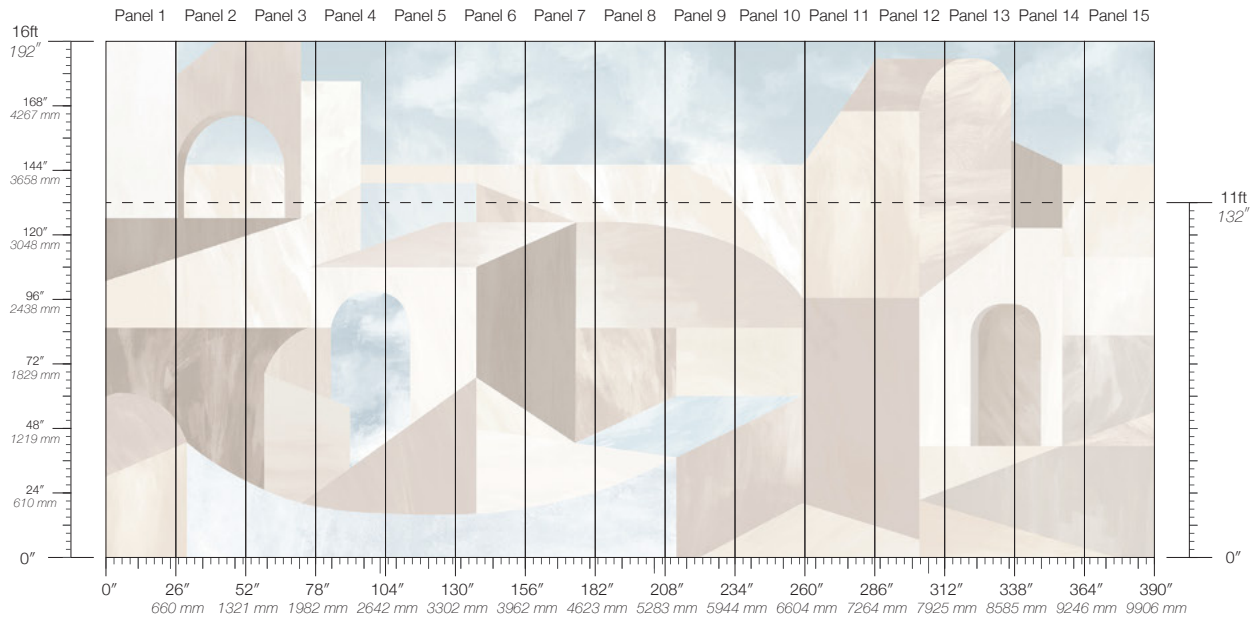

Lyric Doric

Suitable for residential and some commercial projects

COLOR
Doric

STOCK
Made to order

MAINTENANCE
Water-based cleanser

CONTACT
sales@calicowallpaper.com
+1 718 243 1705
57 Lispenard Street
New York, NY 10013 USA

ITEM
6013

LEAD TIME
4 weeks to print

ENVIRONMENTAL
FSC Certified Content

CONTENT
Clay-Coated Paper

MINIMUM
1 panel

SPECS
100% Cellulose face
Non-woven backing
7.1 oz per linear yard
117 g per linear meter
Smooth surface texture

DISCLAIMER
Refer to our website to see the full mural artwork. Reference the physical sample for color and texture. Panel maps represent mural artwork only.

PANEL WIDTH
26" / 661 mm trimmed

PRICE
Available upon request

PANEL HEIGHT
132" / 3353 mm standard
192" / 4877 mm extended

ORIGIN
USA

TESTING
(US) ASTM E84 Adhered Class A

REPEAT
Non-repeating

DETAILS
Custom options available