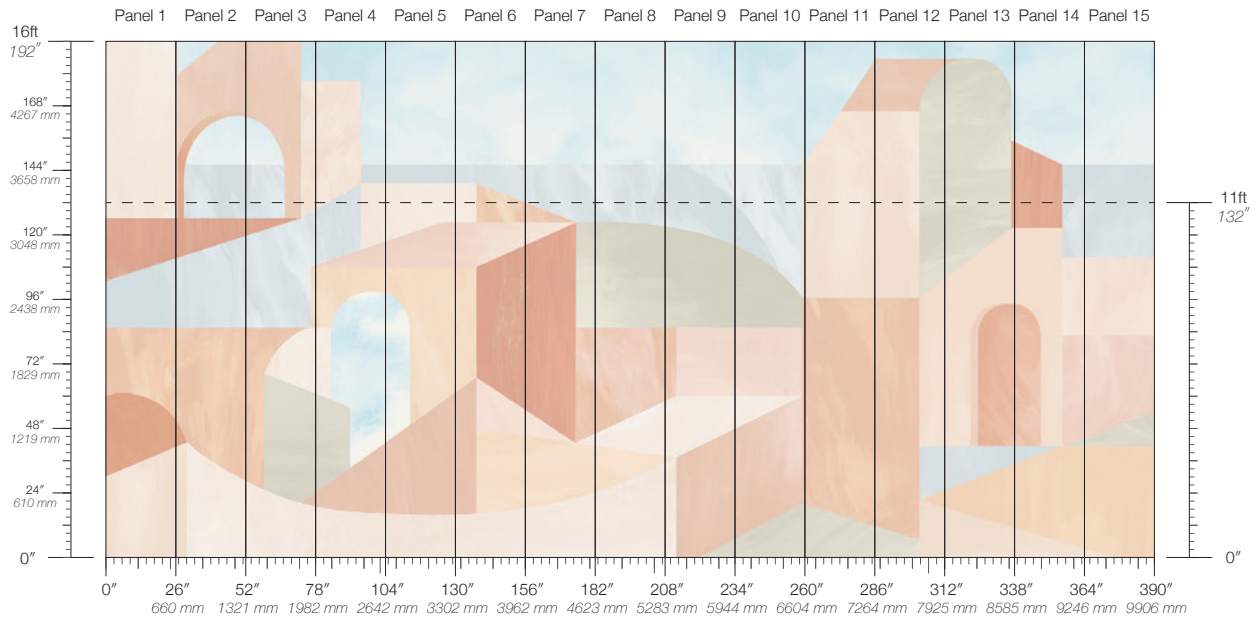

Lyric Archway

Suitable for residential and some commercial projects

COLOR

Archway

STOCK

Made to order

MAINTENANCE

Water-based cleanser

CONTACT

sales@calicowallpaper.com
+1 718 243 1705
57 Lispenard Street
New York, NY 10013 USA

ITEM

6009

LEAD TIME

4 weeks to print

ENVIRONMENTAL

FSC Certified Content

CONTENT

Clay-Coated Paper

MINIMUM

1 panel

SPECS

100% Cellulose face
Non-woven backing
7.1 oz per linear yard
117 g per linear meter
Smooth surface texture

DISCLAIMER

Refer to our website to see the full mural artwork. Reference the physical sample for color and texture. Panel maps represent mural artwork only.

PANEL WIDTH

26" / 661 mm trimmed

PRICE

Available upon request

PANEL HEIGHT

132" / 3353 mm standard
192" / 4877 mm extended

ORIGIN

USA

TESTING

(US) ASTM E84 Adhered Class A

REPEAT

Non-repeating

DETAILS

Custom options available