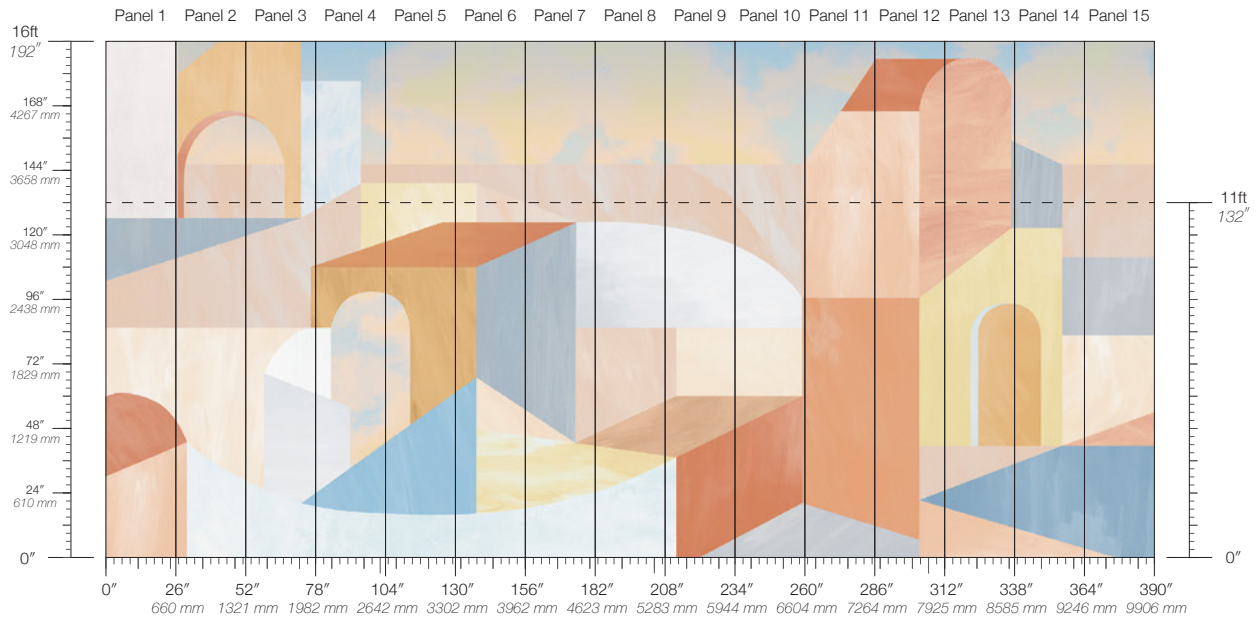

Lyric Cupula

Suitable for residential and some commercial projects

COLOR
Cupula

STOCK
Made to order

MAINTENANCE
Water-based cleanser

CONTACT
sales@calicowallpaper.com
+1 718 243 1705
57 Lispenard Street
New York, NY 10013 USA

ITEM
6011

LEAD TIME
4 weeks to print

ENVIRONMENTAL
FSC Certified Content

CONTENT
Clay-Coated Paper

MINIMUM
1 panel

SPECS
100% Cellulose face
Non-woven backing
7.1 oz per linear yard
117 g per linear meter
Smooth surface texture

DISCLAIMER
Refer to our website to see the full mural artwork. Reference the physical sample for color and texture. Panel maps represent mural artwork only.

PANEL WIDTH
26" / 661 mm trimmed

PRICE
Available upon request

PANEL HEIGHT
132" / 3353 mm standard
192" / 4877 mm extended

ORIGIN
USA

TESTING
(US) ASTM E84 Adhered Class A

REPEAT
Non-repeating

DETAILS
Custom options available